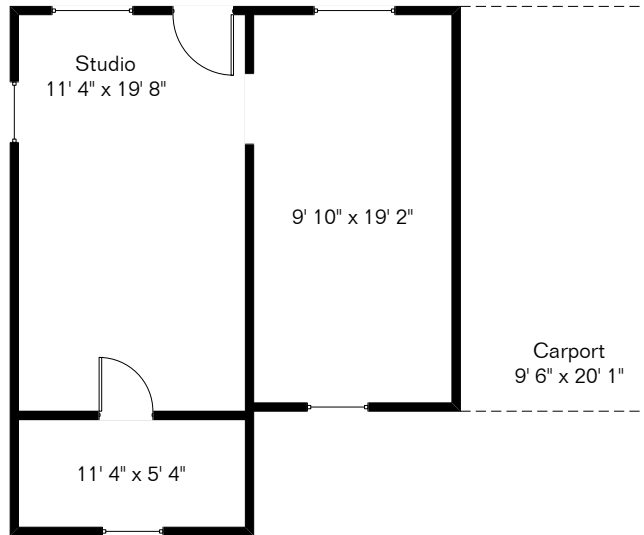

The square footages and room size information are deemed to be reliable but are not guaranteed and should be independently verified.

1127 E Waverly St

Studio is farther from house than shown

Living Area 1,025 Sq Ft
Studio 523 Sq Ft

Site Visit March 2014

Copyright 2014 Floor Plans First! LLC
All Rights Reserved.

www.FloorPlansFirst.com

Toll Free (877) 887-1500
Voice (520) 881-1500
Fax (520) 791-7701