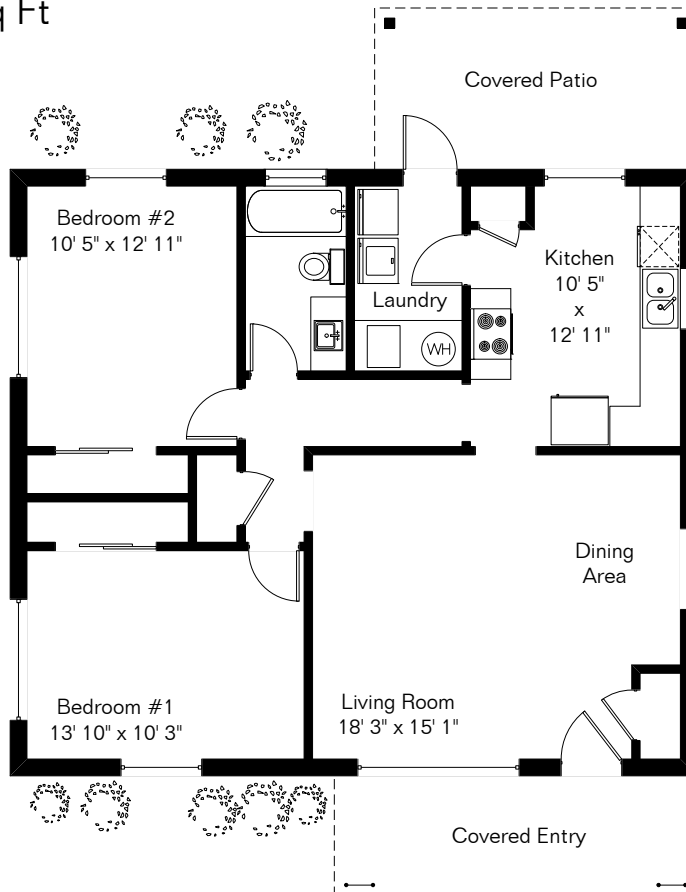

The square footages and room size information are deemed to be reliable but are not guaranteed and should be independently verified.

1127 E Waverly St

Studio is farther from house than shown

Living Area 1,025 Sq Ft
Studio 523 Sq Ft

Site Visit March 2014

Copyright 2014 Floor Plans First! LLC
All Rights Reserved.

www.FloorPlansFirst.com

Toll Free (877) 887-1500
Voice (520) 881-1500
Fax (520) 791-7701